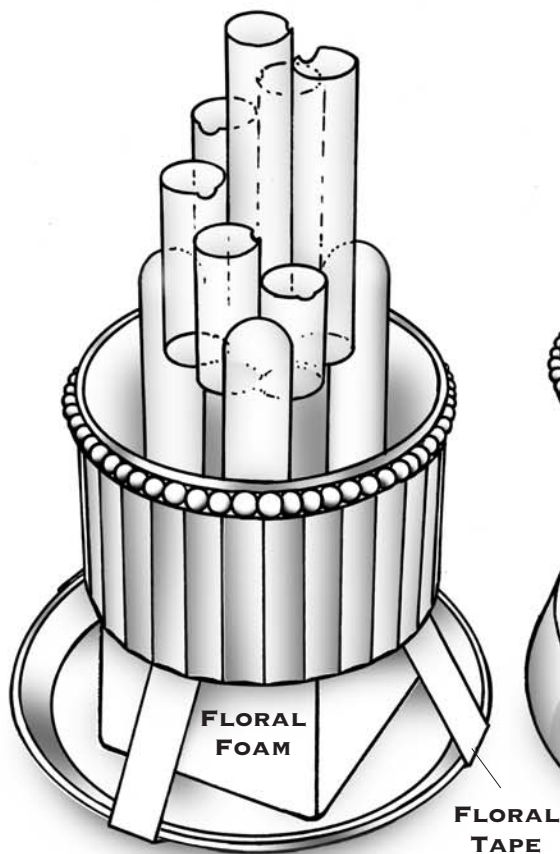

# WC Series Centerpiece System

**ONE FOUNTAIN 4 DIFFERENT LOOKS**

**THE BASIC WC  
FOUNTAIN UNIT**

AVAILABLE IN GOLD,  
SILVER, AND WHITE

6 INCH DIAMETER X  
10 INCH HIGH

**\$89**

**OPTION #1**

INCLUDES SAUCER  
AND STABILIZER  
PRONG

7 INCH DIAMETER X  
12 INCH HIGH

**ADD \$10**

**OPTION #2**

GARDEN BASE  
AVAILABLE IN GOLD  
AND SILVER.

8 INCH DIAMETER X  
14 INCH HIGH

**ADD \$10**

**OPTION #3**

RISER AVAILABLE IN  
GOLD AND SILVER

10 INCH DIAMETER X  
18 INCH HIGH.

**ADD \$20**