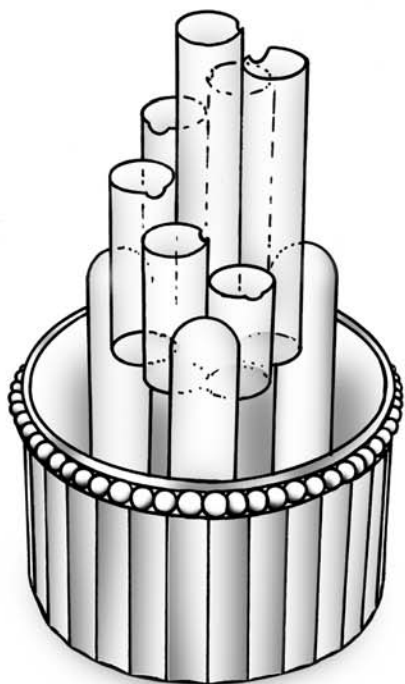

# WC Series Centerpiece System

**ONE FOUNTAIN 4 DIFFERENT LOOKS**

**THE BASIC WC  
FOUNTAIN UNIT**

AVAILABLE IN GOLD,  
SILVER, AND WHITE

6 INCH DIAMETER X  
10 INCH HIGH

**\$89**

**OPTION #1**

INCLUDES SAUCER  
AND STABILIZER  
PRONG

7 INCH DIAMETER X  
12 INCH HIGH

**ADD \$10**

**OPTION #2**

GARDEN BASE  
AVAILABLE IN GOLD  
AND SILVER.

8 INCH DIAMETER X  
14 INCH HIGH

**ADD \$10**

**OPTION #3**

RISER AVAILABLE IN  
GOLD AND SILVER

10 INCH DIAMETER X  
18 INCH HIGH.

**ADD \$20**