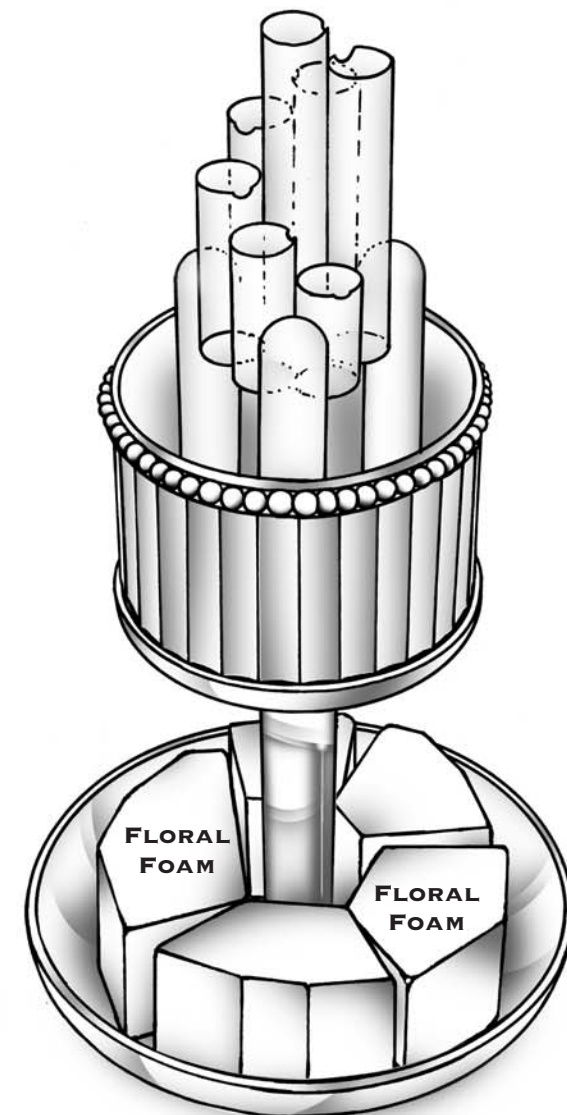

# WC Series Centerpiece System

**ONE FOUNTAIN 4 DIFFERENT LOOKS**

**THE BASIC WC  
FOUNTAIN UNIT**

AVAILABLE IN GOLD,  
SILVER, AND WHITE

6 INCH DIAMETER X  
10 INCH HIGH

**\$89**

**OPTION #1**

INCLUDES SAUCER  
AND STABILIZER  
PRONG

7 INCH DIAMETER X  
12 INCH HIGH

**ADD \$10**

**OPTION #2**

GARDEN BASE  
AVAILABLE IN GOLD  
AND SILVER.

8 INCH DIAMETER X  
14 INCH HIGH

**ADD \$10**

**OPTION #3**

RISER AVAILABLE IN  
GOLD AND SILVER

10 INCH DIAMETER X  
18 INCH HIGH.

**ADD \$20**