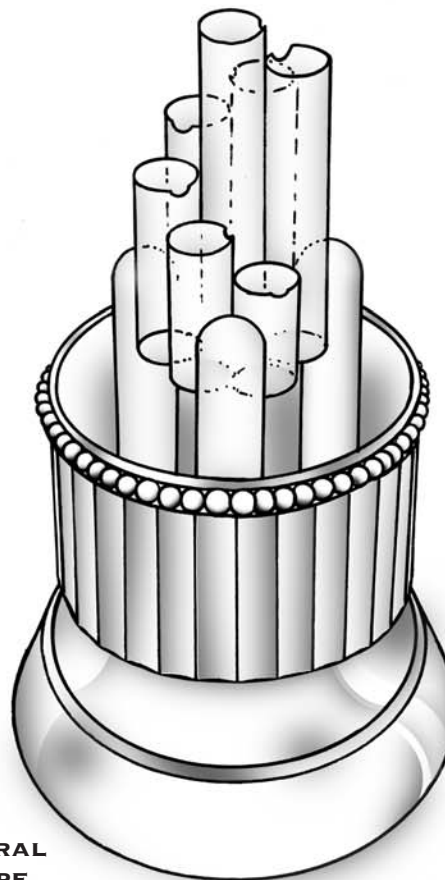

# WC Series Centerpiece System

**ONE FOUNTAIN 4 DIFFERENT LOOKS**

**THE BASIC WC  
FOUNTAIN UNIT**

AVAILABLE IN GOLD,  
SILVER, AND WHITE

6 INCH DIAMETER X  
10 INCH HIGH

**\$89**

**OPTION #1**

INCLUDES SAUCER  
AND STABILIZER  
PRONG

7 INCH DIAMETER X  
12 INCH HIGH

**ADD \$10**

**OPTION #2**

GARDEN BASE  
AVAILABLE IN GOLD  
AND SILVER.

8 INCH DIAMETER X  
14 INCH HIGH

**ADD \$10**

**OPTION #3**

RISER AVAILABLE IN  
GOLD AND SILVER

10 INCH DIAMETER X  
18 INCH HIGH.

**ADD \$20**