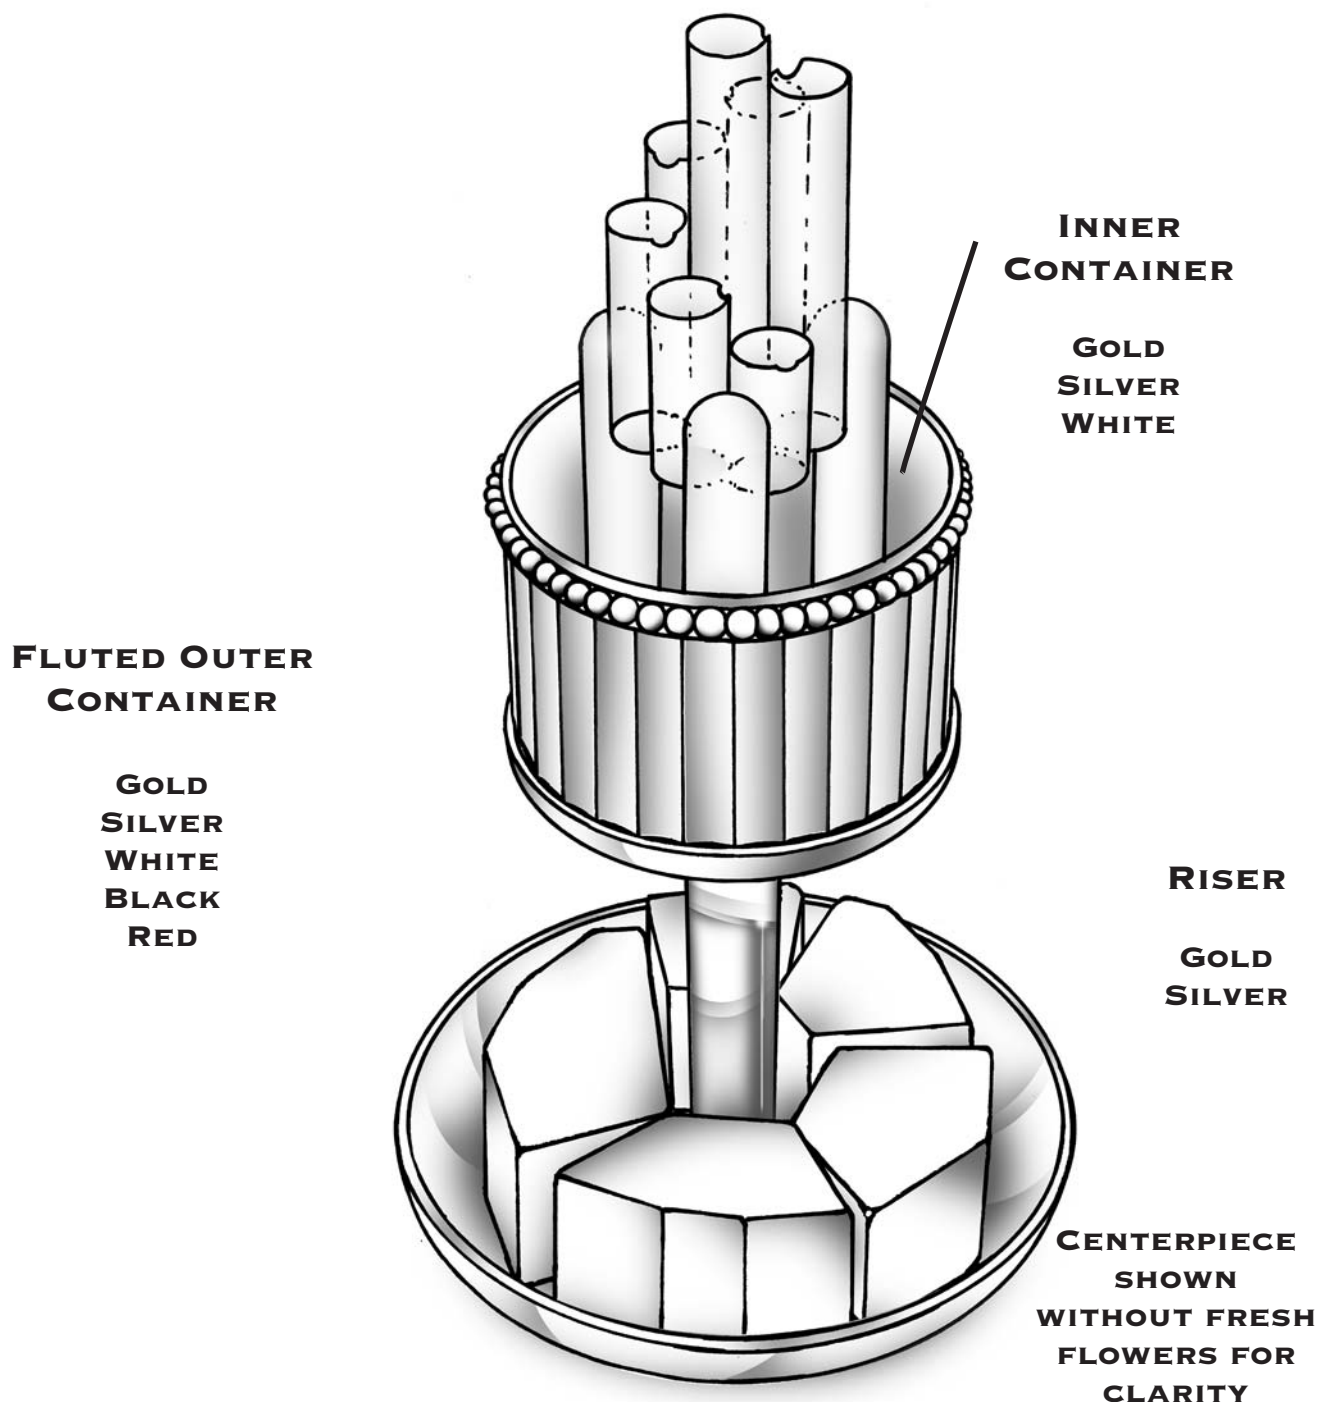

THE WC UNIT WITH OPTION #3

SIZE AND COLOR OPTIONS

10" DIAMETER X 18" HIGH

THE WC UNIT WITH OPTION #3

**8 INCH RISER
AVAILABLE IN
GOLD AND
SILVER**