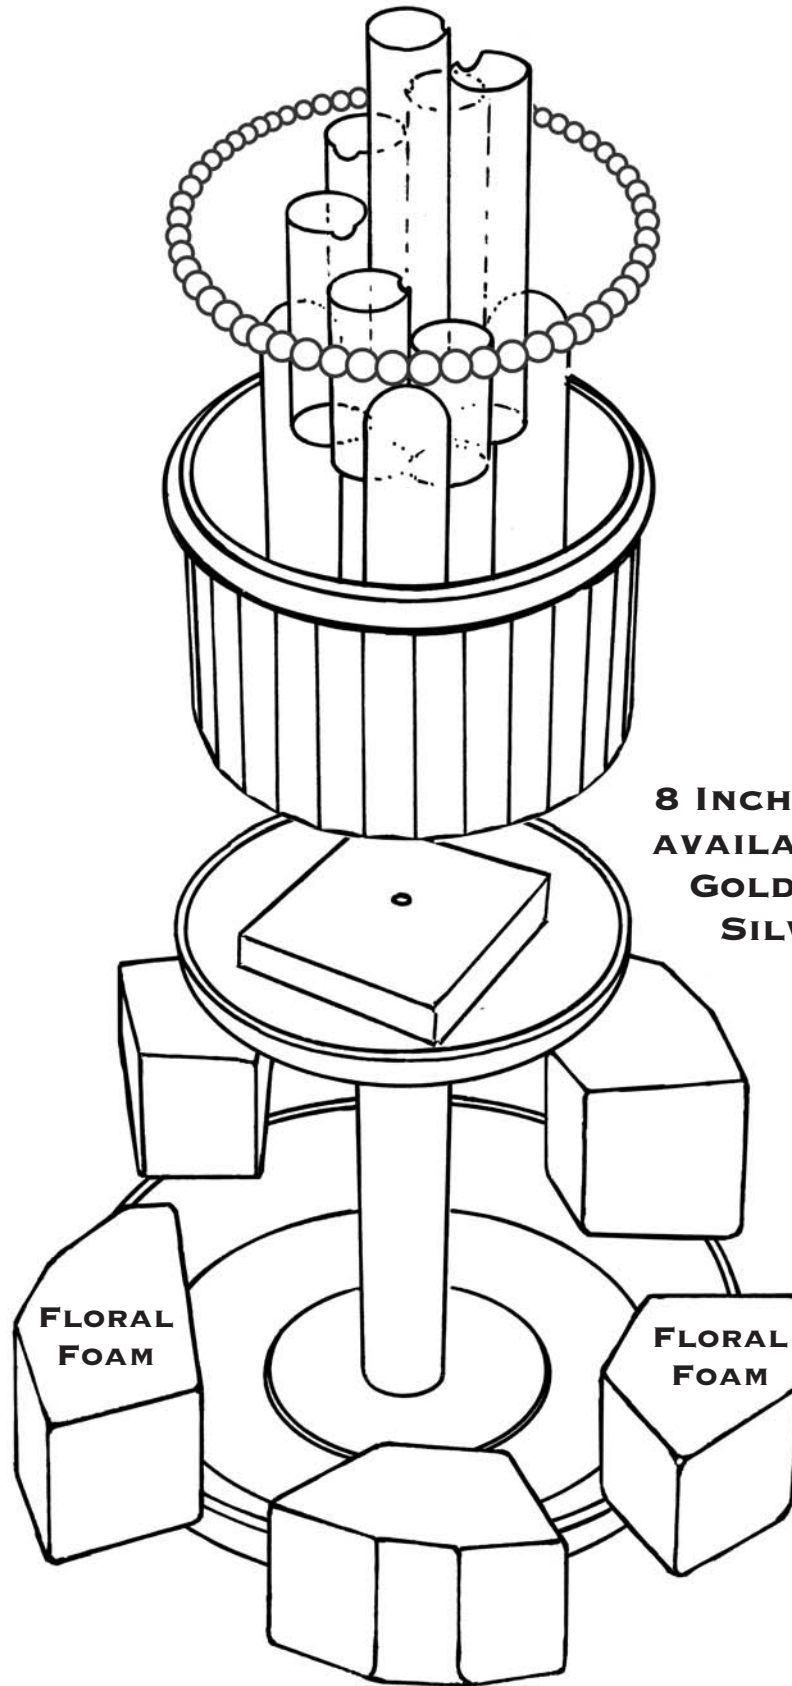

THE WC UNIT WITH OPTION #3

SIZE AND COLOR OPTIONS

10" DIAMETER X 18" HIGH

THE WC UNIT WITH OPTION #3

**8 INCH RISER
AVAILABLE IN
GOLD AND
SILVER**