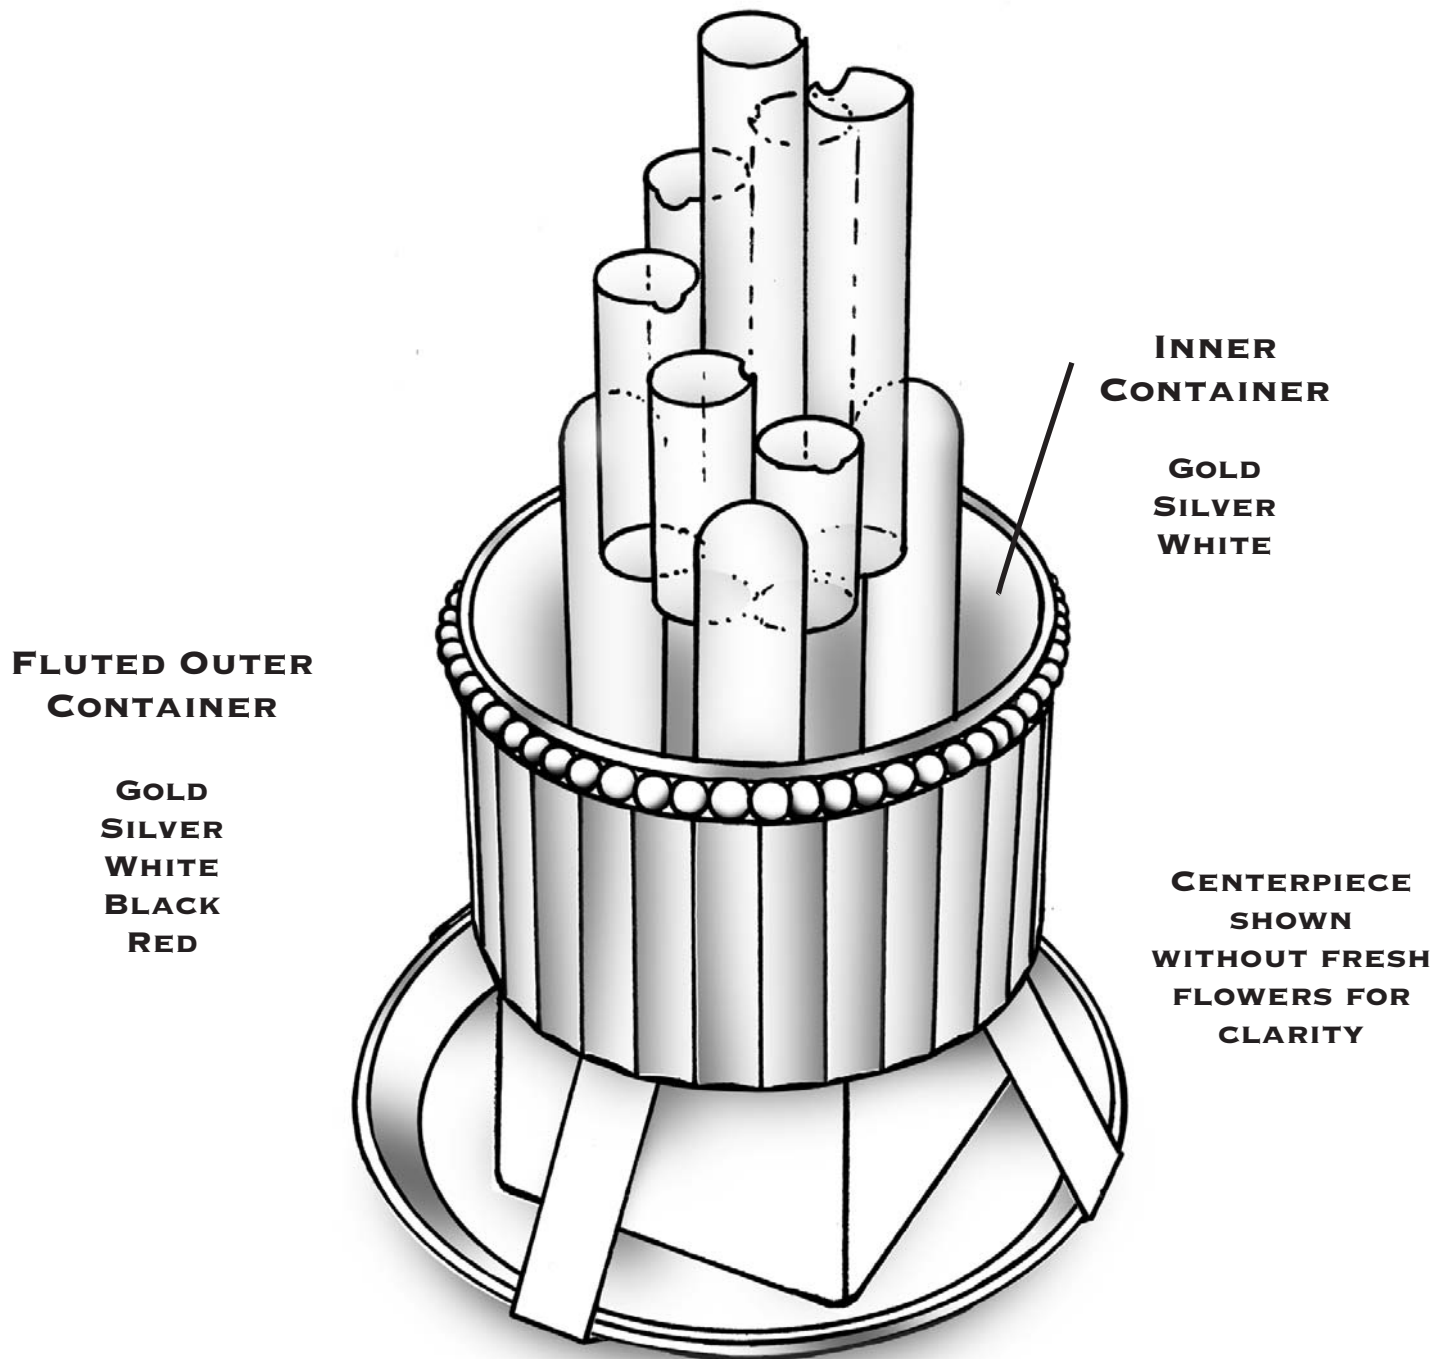

THE WC UNIT WITH OPTION #1

SIZE AND COLOR OPTIONS

6" DIAMETER X 12" HIGH
7" DIAMETER SAUCER

THE WC UNIT WITH OPTION #1