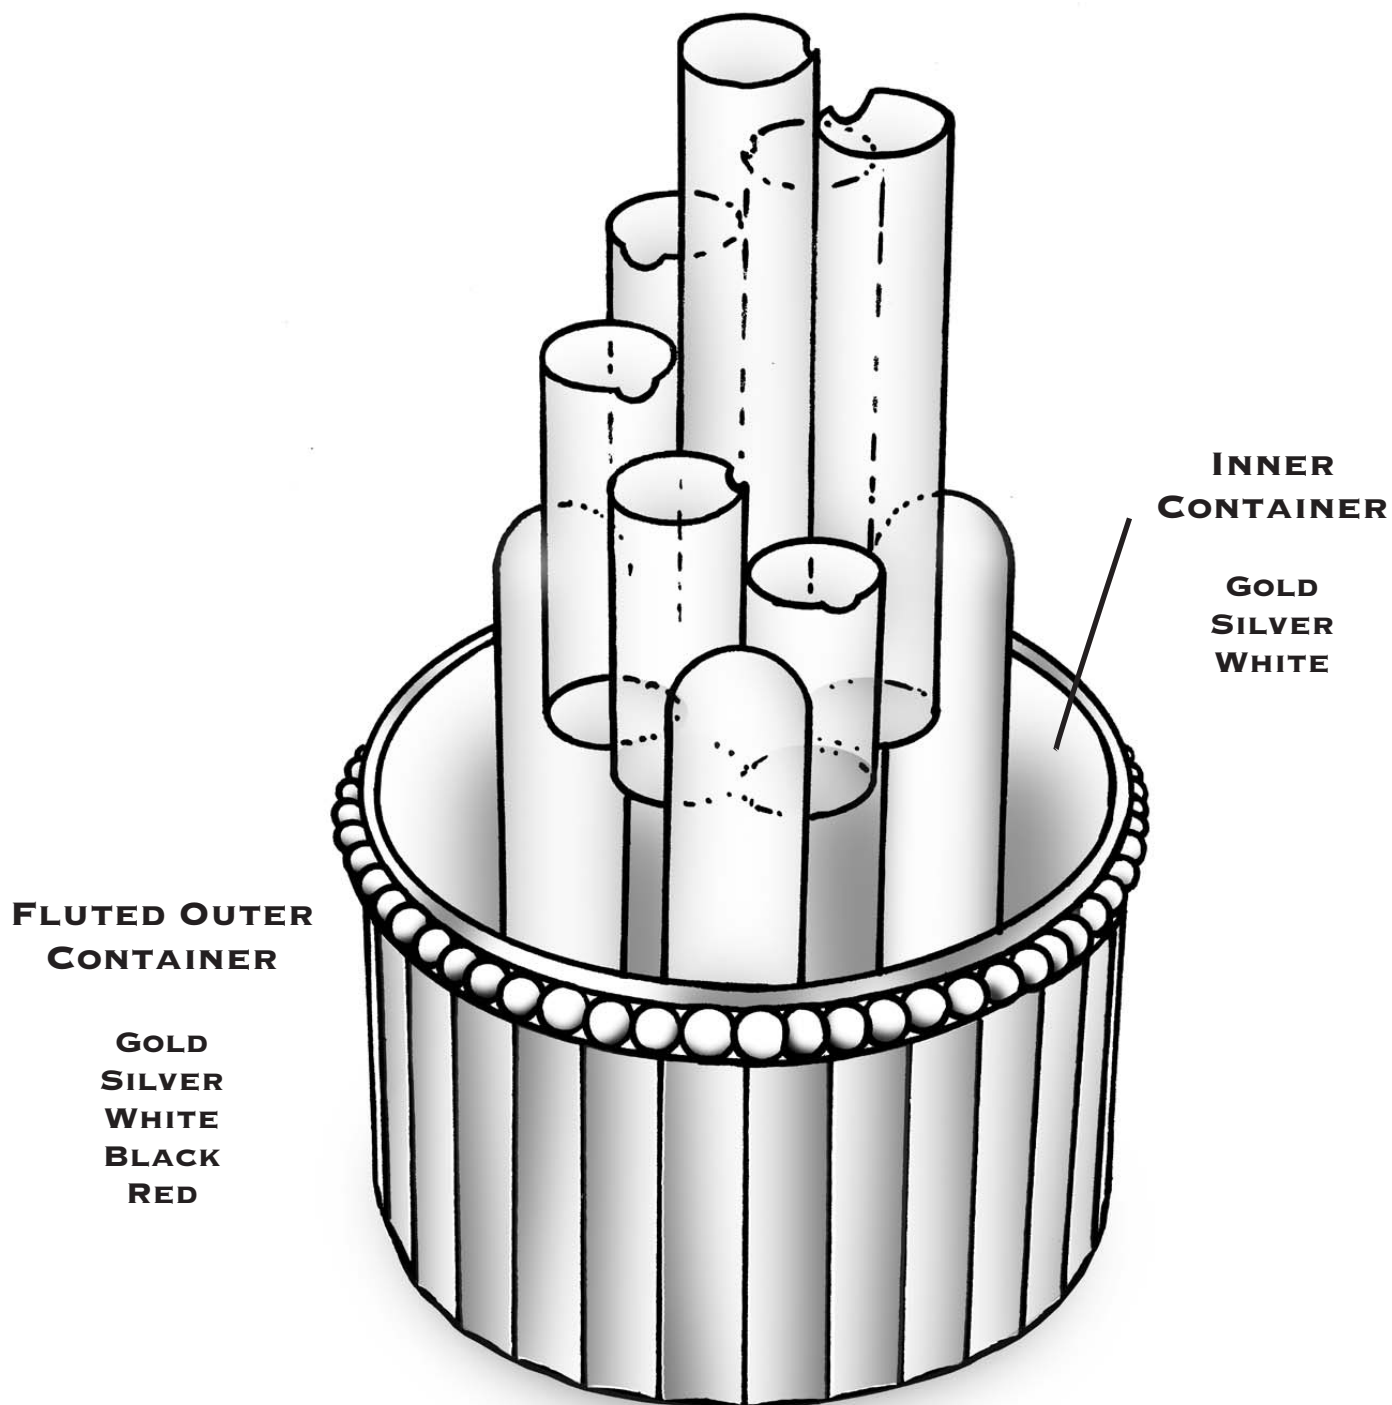

THE BASIC WC FOUNTAIN UNIT

SIZE AND COLOR OPTIONS

6" DIAMETER X 10" HIGH